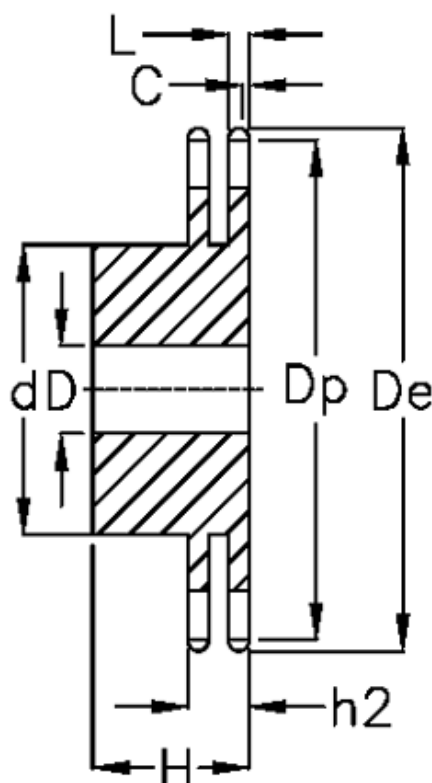

Article number: 616012002029

Description: Sprocket 05 B-2 Z=29 duplex
predrilled

Measures

| | |
|----------------|----------------|
| C | = 1 |
| d | = 50 |
| D | = $12 \pm 0,5$ |
| De | = 77.3 |
| Dp | = 73.99 |
| For chain size | = 8 x 3,0 mm |
| For chain type | = 05 B-2 |
| H | = 22 |

| | |
|-----------------|-------|
| h2 | = 8.3 |
| L | = 2.7 |
| Number of teeth | = 29 |